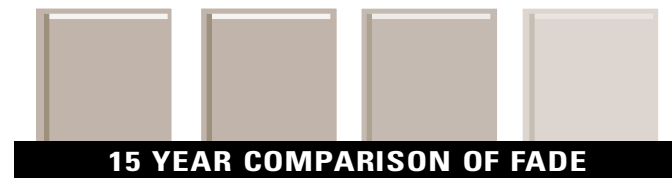

Technicians have developed a way to use this tough acrylic technology on the surface of **Sagebrush** premium colors. The result? A vinyl siding product that is virtually fade-free!

COLORHOLD®
Styled for Living. Designed for Life

ORIGINAL SIDING COLOR	SAGEBRUSH SUPER PREMIUM VINYL SIDING - AFTER 3 YEARS OF EXPOSURE	SAGEBRUSH SUPER PREMIUM VINYL SIDING - AFTER 15 YEARS OF EXPOSURE	STANDARD VINYL SIDING - AFTER 3 YEARS OF EXPOSURE
[Swatch 1]	[Swatch 2]	[Swatch 3]	[Swatch 4]